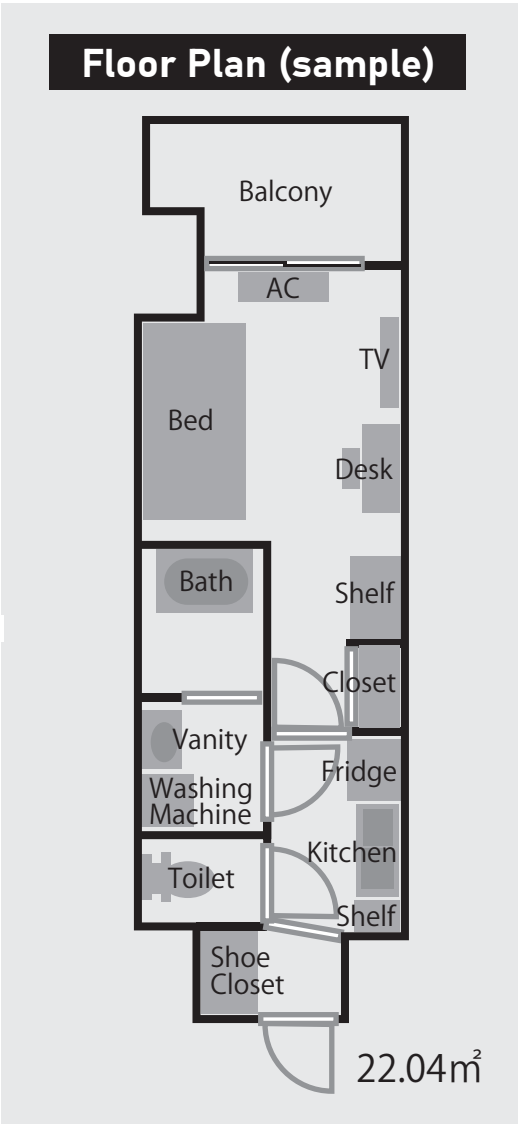

Bike parking

Bathroom clothes dryer
Heater/Cooler

Bath & Shower

Secured elevator

Keypad
Lock

Emergency
Intercom

Washbasin
& Washer

IH kitchen

Bidet toilet

Shoe closet

Closet

Floor Plan (sample)

22.04m²