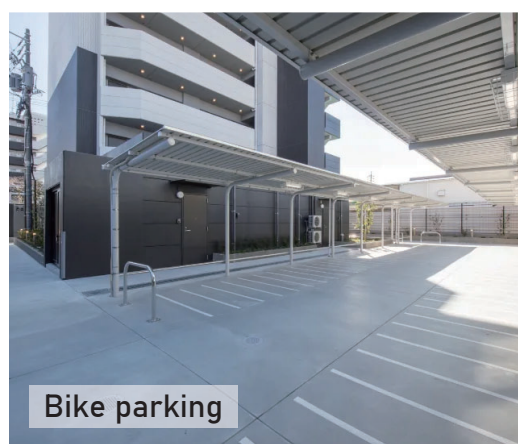

 CHUKYO UNIVERSITY

GLOBAL RESIDENCE

- Private living space
- Stylish, well-appointed
- Free Wi-Fi
- Fully furnished

Healthy Japanese
Breakfast & Dinner
(Optional)

Global Residence

Auto-lock entrance

Delivery box

Bike parking

Bathroom clothes dryer
Heater/Cooler

Bath & Shower

Secured elevator

Keypad
Lock

Emergency
Intercom

Washbasin
& Washer

IH kitchen