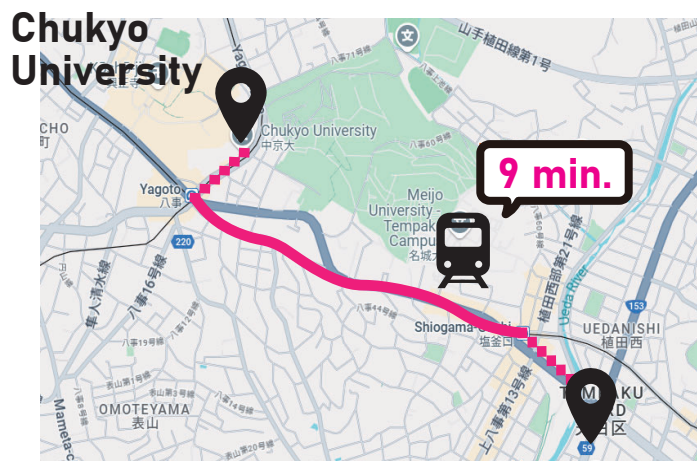

 CHUKYO UNIVERSITY

GLOBAL RESIDENCE

- Private living space
- Stylish, well-appointed
- Free Wi-Fi
- Fully furnished

Healthy Japanese
Breakfast & Dinner
(Optional)

Global Residence

Auto-lock entrance

Delivery box